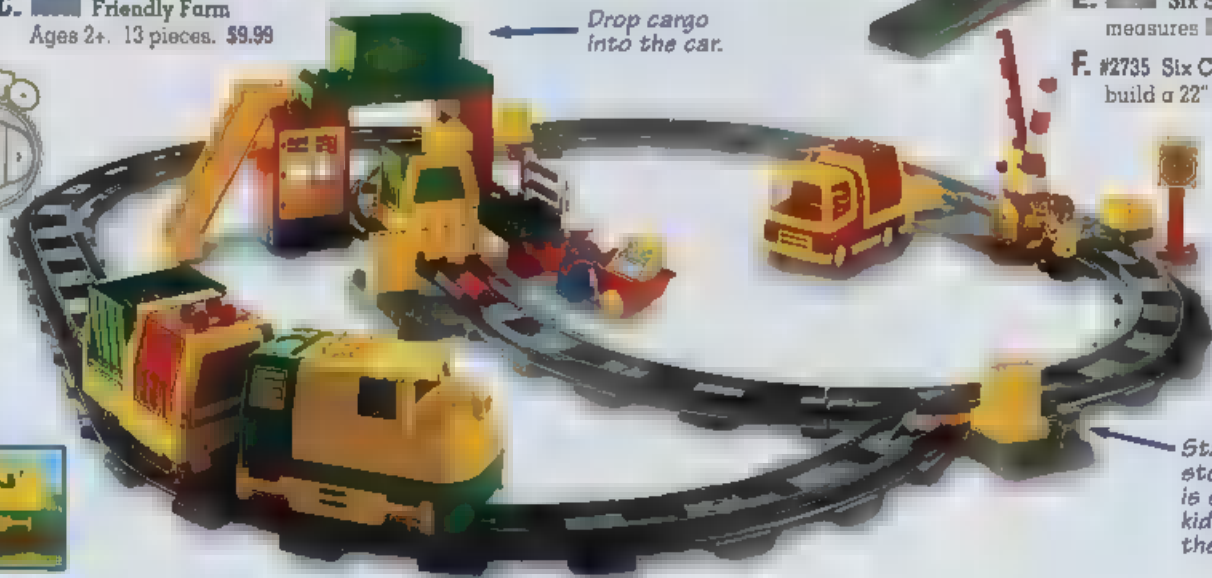

D. #2738 Train Bridge
Ages 2-6.
11 pieces.
\$16.99

ALL DUPLO TRAIN TRACKS
Not available in any store

E. Six Straight Tracks measures 22" \$5.99

F. #2735 Six Curved Tracks build a 22" half circle \$5.99

Drop cargo into the car.